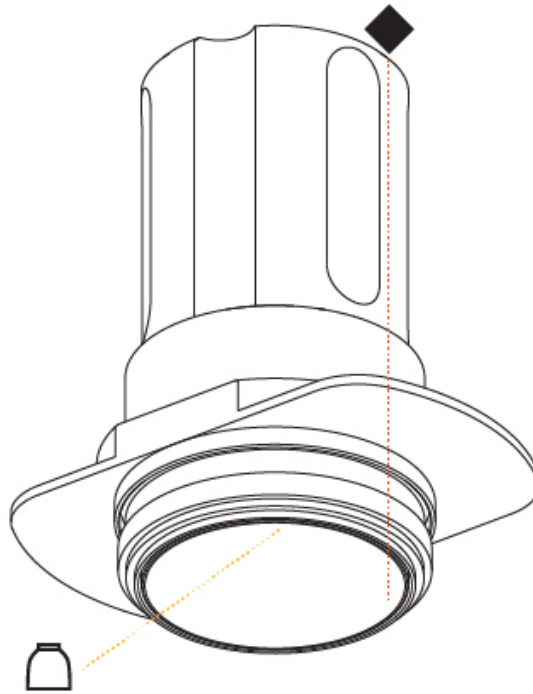

INVADER DEEP TRIMLESS

A37922- : A37922-20-47

PROJECT

TYPE

SPECIFIER

QUANTITY

DATE