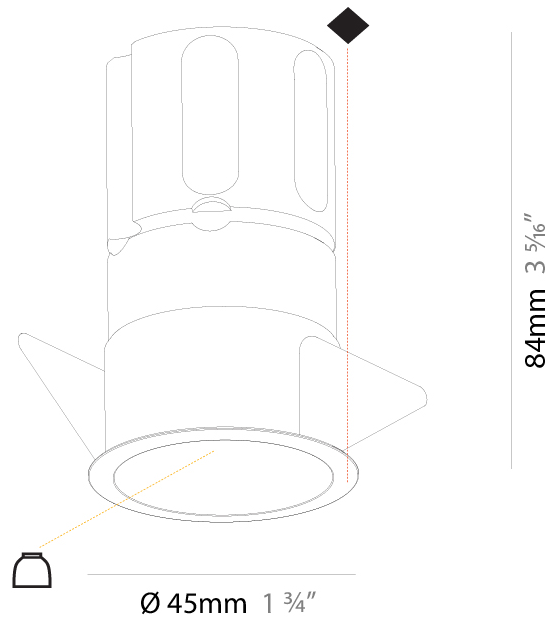

GENERAL

Series: Invader Deep
Partner: Prolicht
Division: Architectural
Installation: Recessed
Product Type: Downlight
Mounting Location: Ceiling
Light Distribution: Downlight

PHYSICAL

Aperture Sizes - Downlights: 1"
Shape: Round
Diameter (mm): 45
Diameter (in): 1 3/4
Height (mm): 84
Height (in): 3 5/16
Min. Recessing Depth (mm): 150
Min. Recessing Depth (in): 5 7/8
Weight (kg): 0.122
Weight (lbs): 0.27
Fixture Finish: SSR / BKV / CWI / CRY / HAB / UFT / ITA / RUA / FTG / MYG / LOD / PUS / FRO / FUP / KIA / POP / BLS / SPG / MEY / GOH / CHC / COM / ABZ / JAG / OBR / MOS / ROR
Fixture Material: Aluminum Die Cast
Cut-out Measurements: Dia: 41mm / 1 5/8"

ELECTRICAL

Lamp Type: LED (Zhaga Standard)
Input Wattage (W): 7
Total Output Wattage (W): 6.4
Dimming: Non-Dimming / Phase Dimming (120Vac only) / 0-10V Dimming
Driver Included: No
Driver Location: Remote
Driver Type: Constant Current - 120 / 277Vac
Driver Class: Class 2
Input Voltage (V): 120 - 277
Constant Current (MA): 250

LED

Number of LEDs: 1
Color Temperature (°K): 2700 / 3000 / 3500 / 4000
Max. Delivered Lumen (lm): 660 / 690 / 725 / 740
Nominal Lumen (lm): 734 / 762 / 801 / 817
CRI: >90 CRI
Lamp Life (hrs): 50000

OPTICAL

Reflector: 33 / 47 / 65

RATINGS AND CERTIFICATIONS

Certified By: Certified for North American Standards
IP rating: IP20