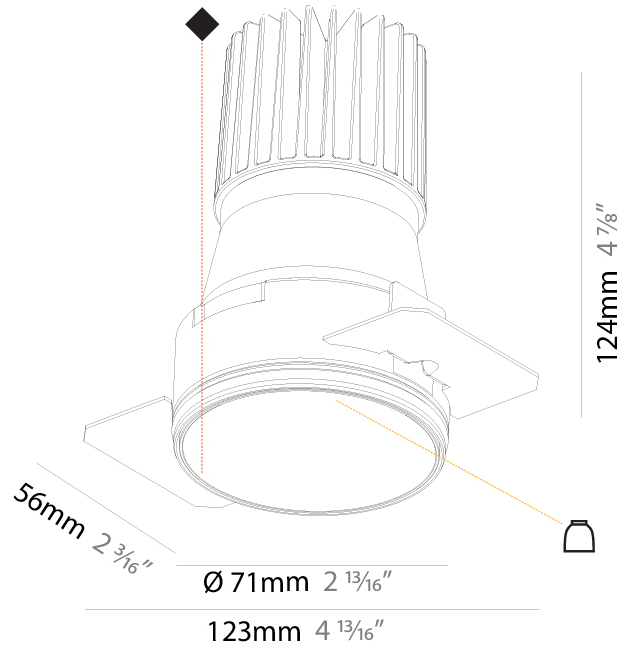

GENERAL

Series: Invader Deep
Partner: Prolicht
Division: Architectural
Installation: Trimless
Product Type: Downlight
Mounting Location: Ceiling
Light Distribution: Downlight

PHYSICAL

Aperture Sizes - Downlights: 2"
Shape: Round
Diameter (mm): 71
Diameter (in): 2 ¹³/₁₆
Height (mm): 124
Height (in): 4 ⁷/₈
Ceiling Thickness (mm): 10 / 12.5 / 15
Ceiling Thickness (in): 3/8 or 1/2 or 9/16
Min. Recessing Depth (mm): 140
Min. Recessing Depth (in): 5 ¹/₂
Weight (kg): 0.358
Weight (lbs): 0.79
Fixture Finish: SSR / BKV / CWI / CRY / HAB / UFT / ITA / RUA / FTG / MYG / LOD / PUS / FRO / FUP / KIA / POP / BLS / SPG / MEY / GOH / CHC / COM / ABZ / JAG / OBR / MOS / ROR
Fixture Material: Aluminum
Cut-out Measurements: Ø 79mm / 3 1/8"
Upon Request: Unique Sizes Unique Ceiling Thickness

ELECTRICAL

Lamp Type: LED (Zhaga Standard)
Input Wattage (W): 13
Total Output Wattage (W): 11.8
Dimming: Tri-Mode (Non-Dimming and Phase Dimming (120Vac only) and 0-10V Dimming)
Driver Included: No
Driver Location: Recessed Housing
Driver Type: Constant Current - Universal
Driver Class: Class 2
Housing: See components
Input Voltage (V): 120 - 277
Constant Current (MA): 500

LED

Number of LEDs: 1
Color Temperature (°K): 2700 / 3000 / 3500 / 4000
Max. Delivered Lumen (lm): 1210 / 1260 / 1323 / 1350
CRI: >90 CRI
Lamp Life (hrs): 50000

OPTICAL

Reflector: 20 / 40 / 60

RATINGS AND CERTIFICATIONS

Certified By: Certified for North American Standards
IP rating: IP20