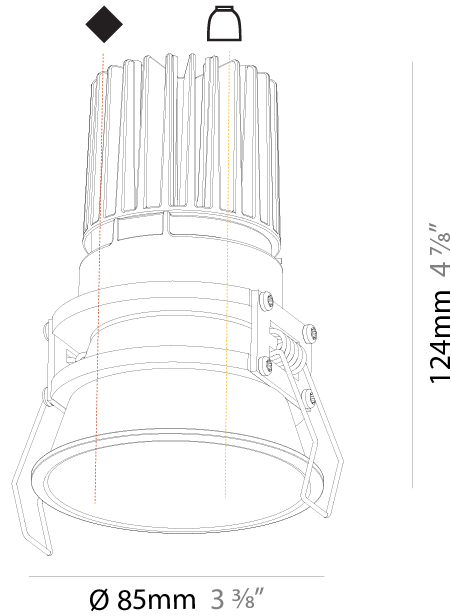

GENERAL

Series: Invader Deep
Partner: Prolicht
Division: Architectural
Installation: Recessed
Product Type: Downlight
Mounting Location: Ceiling
Light Distribution: Downlight

PHYSICAL

Aperture Sizes - Downlights: 2"
Shape: Round
Diameter (mm): 85
Diameter (in): 3 3/8
Height (mm): 124
Height (in): 4 7/8
Min. Recessing Depth (mm): 140
Min. Recessing Depth (in): 5 1/2
Weight (kg): 0.338
Weight (lbs): 0.745
Installation Requirement: Non-insulated Ceiling only
Fixture Finish: SSR / BKV / CWI / CRY / HAB / UFT / ITA / RUA / FTG / MYG / LOD / PUS / FRO / FUP / KIA / POP / BLS / SPG / MEY / GOH / CHC / COM / ABZ / JAG / OBR / MOS / ROR
Fixture Material: Aluminum Die Cast
Cut-out Measurements: D - 80mm / 3 1/8"

ELECTRICAL

Lamp Type: LED (Zhaga Standard)
Input Wattage (W): 13
Total Output Wattage (W): 11.8
Dimming: Dali Dimming
Driver Included: No
Driver Location: Recessed Housing
Housing: See components
Input Voltage (V): 120
Constant Current (MA): 350

LED

Number of LEDs: 1
Max. Delivered Lumen (lm): 792
Nominal Lumen (lm): 1182
CRI: >90 CRI
Lamp Life (hrs): 50000

OPTICAL

Reflector°: 20 / 40 / 60
Adjustability: Fixed

RATINGS AND CERTIFICATIONS

Certified By: Certified for North American Standards
IP rating: IP44

PROJECT
TYPE
SPECIFIER
QUANTITY
DATE