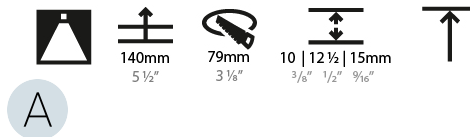

GENERAL

Series: Invader Deep
Partner: Prolicht
Division: Architectural
Installation: Trimless
Product Type: Downlight
Mounting Location: Ceiling
Light Distribution: Downlight

PHYSICAL

Aperture Sizes - Downlights: 2"
Shape: Round
Diameter (mm): 71
Diameter (in): 2 ¹³/₁₆
Height (mm): 124
Height (in): 4 ⁷/₈
Ceiling Thickness (mm): 10 / 12.5 / 15
Ceiling Thickness (in): 3/8 or 1/2 or 9/16
Min. Recessing Depth (mm): 140
Min. Recessing Depth (in): 5 ¹/₂
Weight (kg): 0.358
Weight (lbs): 0.79
Fixture Finish: SSR / BKV / CWI / CRY / HAB / UFT / ITA / RUA / FTG / MYG / LOD / PUS / FRO / FUP / KIA / POP / BLS / SPG / MEY / GOH / CHC / COM / ABZ / JAG / OBR / MOS / ROR
Fixture Material: Aluminum
Cut-out Measurements: Ø 79mm / 3 1/8"
Upon Request: Unique Sizes Unique Ceiling Thickness

ELECTRICAL

Lamp Type: LED (Zhaga Standard)
Input Wattage (W): 13
Total Output Wattage (W): 11.8
Dimming: Tri-Mode (Non-Dimming and Phase Dimming (120Vac only) and 0-10V Dimming)
Driver Included: No
Driver Location: Recessed Housing
Driver Type: Constant Current - Universal
Driver Class: Class 2
Housing: See components
Input Voltage (V): 120 - 277
Constant Current (MA): 500

LED

Number of LEDs: 1
Color Temperature (°K): 2700 / 3000 / 3500 / 4000
Max. Delivered Lumen (lm): 1210 / 1260 / 1323 / 1350
CRI: >90 CRI
Lamp Life (hrs): 50000

OPTICAL

Reflector: 20 / 40 / 60

RATINGS AND CERTIFICATIONS

Certified By: Certified for North American Standards
IP rating: IP20