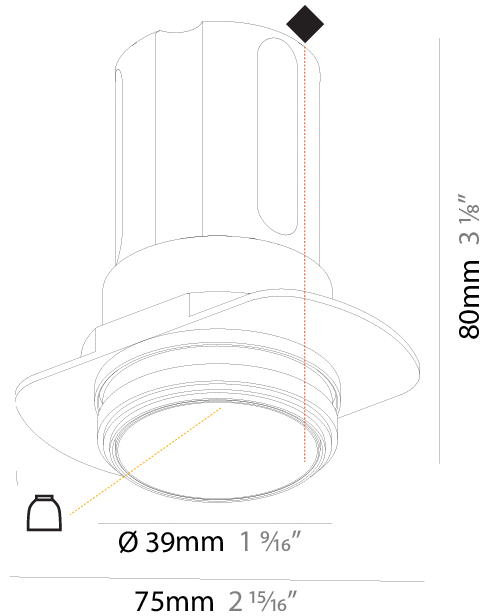

PHYSICAL

Aperture Sizes - Downlights: 1"
Shape: Round
Diameter (mm): 39
Diameter (in): 1 9/16
Height (mm): 80
Height (in): 3 1/8
Ceiling Thickness (mm): 10 / 12 / 15
Ceiling Thickness (in): 3/8 or 1/2 or 9/16
Min. Recessing Depth (mm): 150
Min. Recessing Depth (in): 5 7/8
Weight (kg): 0.143
Weight (lbs): 0.31
Fixture Finish: SSR / BKV / CWI / CRY / HAB / UFT / ITA / RUA / FTG / MYG / LOD / PUS / FRO / FUP / KIA / POP / BLS / SPG / MEY / GOH / CHC / COM / ABZ / JAG / OBR / MOS / ROR
Fixture Material: Aluminum
Cut-out Measurements: $\square$ 45mm / 1 3/4"
Upon Request: Unique Sizes Unique Ceiling Thickness

ELECTRICAL

Lamp Type: LED (Zhaga Standard)
Input Wattage (W): 7
Total Output Wattage (W): 6.4
Dimming: Tri-Mode (Non-Dimming and Phase Dimming (120Vac only) and 0-10V Dimming)
Driver Included: No
Driver Location: Remote
Driver Type: Constant Current - 120 / 277Vac
Input Voltage (V): 120 - 277
Constant Current (MA): 250

LED

Number of LEDs: 1
Color Temperature (°K): 2700 / 3000 / 3500 / 4000
Max. Delivered Lumen (lm): 660 / 690 / 725 / 740
CRI: >90 CRI
Lamp Life (hrs): 50000
Upon Request: RGB-W Tunable White Special Color Temperature

OPTICAL

Reflector°: 33 / 47 / 65
Upon Request: Special Beam Angles

RATINGS AND CERTIFICATIONS

Certified By: Certified for North American Standards
IP rating: IP20