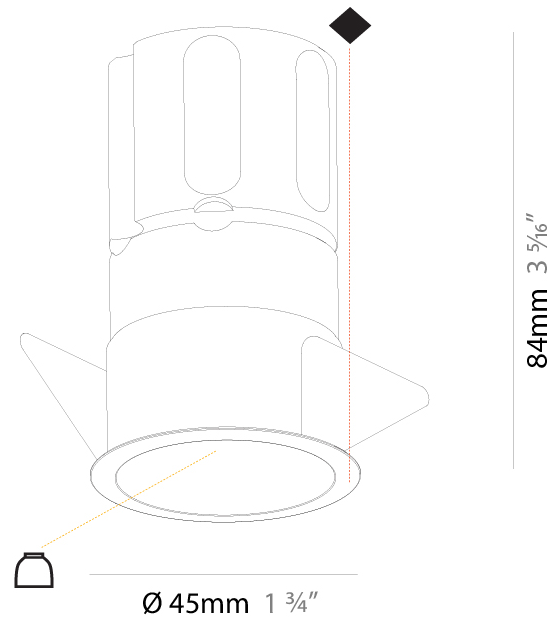

PROJECT	_____
TYPE	_____
SPECIFIER	_____
QUANTITY	_____
DATE	_____

INVADER DEEP RECESSED

A37972- : A37972-27K-03-33

base number

1. To build a product code in our configurator select the specify button on the base model # product page
2. To build a manual product code on this datasheet choose from the options listed below in blue font and add the suffix to the base model #

GENERAL

Series: Invader Deep
Partner: Prolicht
Division: Architectural
Installation: Recessed
Product Type: Downlight
Mounting Location: Ceiling
Light Distribution: Downlight

PHYSICAL

Shape: Round
Diameter (mm): 45mm / 1 3/4"
Height (mm): 84mm / 3 5/16"
Min. Recessing Depth (mm): 150mm / 5 7/8"
Fixture Material: Aluminum Die Cast

ELECTRICAL

Lamp Type: LED (Zhaga Standard)
Input Wattage (W): 7
Total Output Wattage (W): 6.4
Driver Included: No
Driver Location: Remote
Driver Type: Constant Current - 120 / 277Vac
Driver Class: Class 2
Input Voltage (V): 120 - 277
Constant Current (MA): 250mA

LED

Number of LEDs: 1
Color Temperature (°K): 2700
Max. Delivered Lumen (lm): 660
Nominal Lumen (lm): 734
CRI: >90 CRI
Lamp Life (hrs): 50000

OPTICAL

Reflector°: 33

RATINGS AND CERTIFICATIONS

Certified By: Certified for North American Standards
IP rating: IP20

A