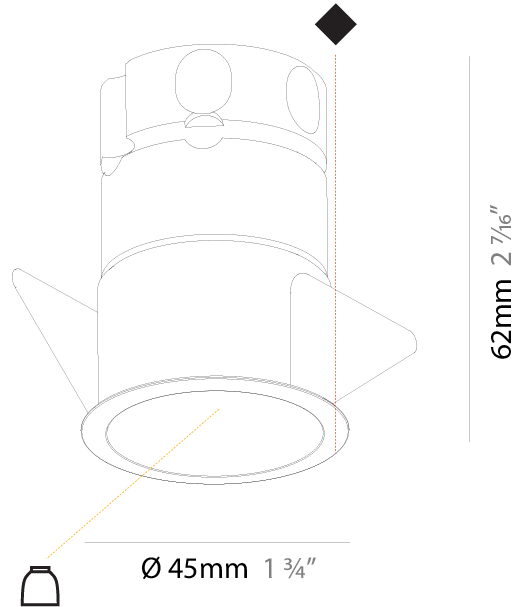

GENERAL

Series: Invader Deep
Partner: Prolicht
Division: Architectural
Installation: Recessed
Product Type: Downlight
Mounting Location: Ceiling
Light Distribution: Downlight

PHYSICAL

Aperture Sizes - Downlights: 1"
Shape: Round
Diameter (mm): 45
Diameter (in): 1 3/4
Height (mm): 62
Height (in): 2 7/16
Ceiling Thickness (mm): 10 / 12.5 / 15
Ceiling Thickness (in): 3/8 or 1/2 or 9/16
Min. Recessing Depth (mm): 150
Min. Recessing Depth (in): 5 7/8
Weight (kg): 0.104
Weight (lbs): 0.23
Fixture Finish: SSR / BKV / CWI / CRY / HAB / UFT / ITA / RUA / FTG / MYG / LOD / PUS / FRO / FUP / KIA / POP / BLS / SPG / MEY / GOH / CHC / COM / ABZ / JAG / OBR / MOS / ROR
Fixture Material: Aluminum Die Cast
Cut-out Measurements: 41mm / 1 5/8"

ELECTRICAL

Lamp Type: LED
Input Wattage (W): 2
Total Output Wattage (W): 0.8
Dimming: Non-Dimmable
Driver Included: No
Driver Location: Remote
Driver Type: Constant Current - 120 / 277Vac
Driver Class: Class 2
Input Voltage (V): 120 - 277
Constant Current (MA): 700
Upon Request: 0-10Vdc dimming / Phase dimming 120Vac

LED

Number of LEDs: 1
Color Temperature (°K): 2700 / 3000 / 3500 / 4000
Max. Delivered Lumen (lm): 160 / 170 / 176 / 180
Nominal Lumen (lm): 160 / 170 / 176 / 180
CRI: >90 CRI
Lamp Life (hrs): 50000

OPTICAL

Beam Angle: 10° / 44°

RATINGS AND CERTIFICATIONS

Certified By: Certified for North American Standards
IP rating: IP20